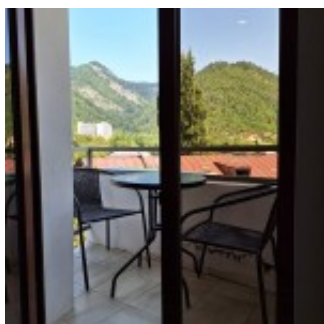

Mini-Hotel in Borjomi National Park

\$330,000

Borjomi National Park

Details

Features

- **Rooms:** 6
- **Property Type:** Commercial property
- **Total Square:** 160 m²

Contacts

info@makler.estate