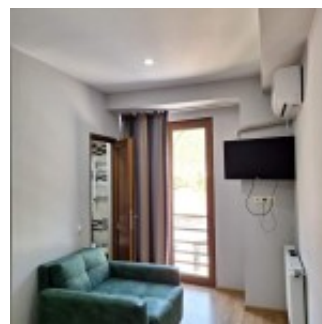

Mini-Hotel in Borjomi National Park

\$330,000

Borjomi National Park

Details

Features

- **Rooms:** 6
- **Property Type:** Commercial property
- **Total Square:** 160 m²

Contacts

info@makler.estate