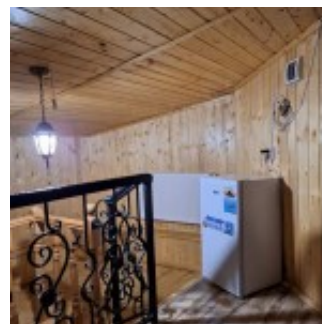

Mini-Hotel in Borjomi National Park

\$330,000

Borjomi National Park

Details

Features

- **Rooms:** 6
- **Property Type:** Commercial property
- **Total Square:** 160 m²

Contacts

info@makler.estate