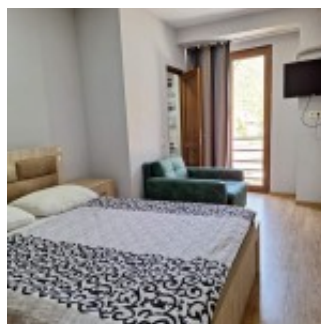

Mini-Hotel in Borjomi National Park

\$330,000

Borjomi National Park

Details

Features

- **Rooms:** 6
- **Property Type:** Commercial property
- **Total Square:** 160 m²

Contacts

info@makler.estate