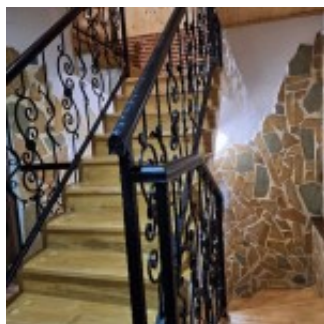

Mini-Hotel in Borjomi National Park

\$330,000

Borjomi National Park

Details

Features

- **Rooms:** 6
- **Property Type:** Commercial property
- **Total Square:** 160 m²

Contacts

info@makler.estate