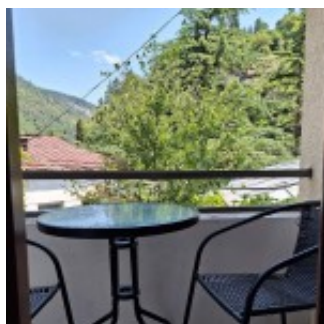

Mini-Hotel in Borjomi National Park

\$330,000

Borjomi National Park

Details

Features

- **Rooms:** 6
- **Property Type:** Commercial property
- **Total Square:** 160 m²

Contacts

info@makler.estate