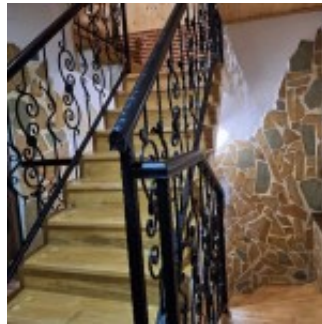

Mini-Hotel in Borjomi National Park

\$330,000

Borjomi National Park

Details

Features

- **Rooms:** 6
- **Property Type:** Commercial property
- **Total Square:** 160 m²

Contacts

info@makler.estate