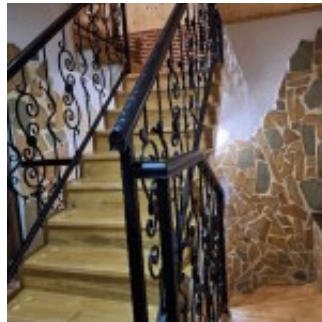

Mini-Hotel in Borjomi National Park

\$330,000

Borjomi National Park

Details

Features

- **Rooms:** 6
- **Property Type:** Commercial property
- **Total Square:** 160 m²

Contacts

info@makler.estate