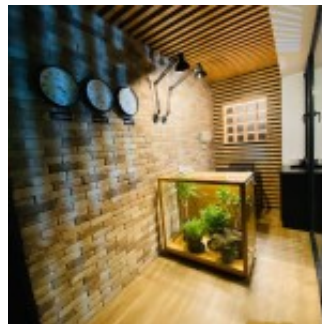

Hotel near Sameba

\$1,200,000

Sameba

Details

Features

- **Bedrooms:** 13
- **Floor:** 5
- **Property Type:** Commercial property
- **Total Square:** 500 m²

Contacts

info@makler.estate