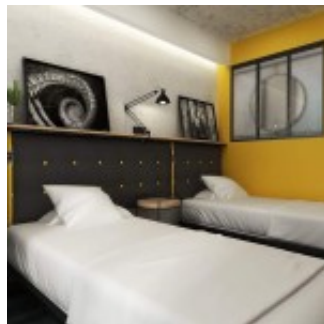

Hotel near Sameba

\$1,200,000

Sameba

Details

Features

- **Bedrooms:** 13
- **Floor:** 5
- **Property Type:** Commercial property
- **Total Square:** 500 m²

Contacts

info@makler.estate