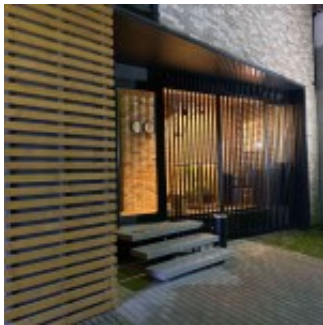

Hotel near Sameba

\$1,200,000

Sameba

Details

Features

- **Bedrooms:** 13
- **Floor:** 5
- **Property Type:** Commercial property
- **Total Square:** 500 m²

Contacts

info@makler.estate