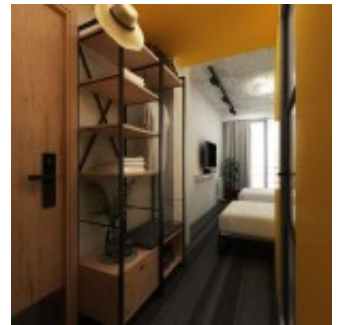

Hotel near Sameba

\$1,200,000

Sameba

Details

Features

- **Bedrooms:** 13
- **Floor:** 5
- **Property Type:** Commercial property
- **Total Square:** 500 m²

Contacts

info@makler.estate