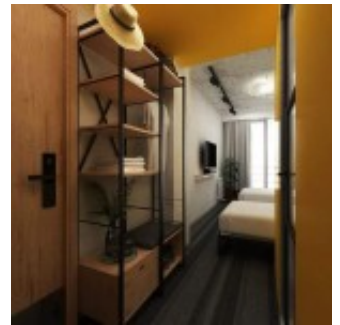

Hotel near Sameba

$1,200,000

Sameba

Details

Features

- **Bedrooms:** 13
- **Floor:** 5
- **Property Type:** Commercial property
- **Total Square:** 500 m²

Contacts

info@makler.estate