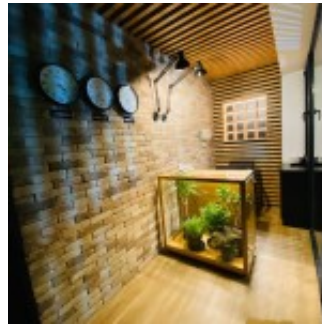

Hotel near Sameba

\$1,200,000

Sameba

Details

Features

- **Bedrooms:** 13
- **Floor:** 5
- **Property Type:** Commercial property
- **Total Square:** 500 m²

Contacts

info@makler.estate