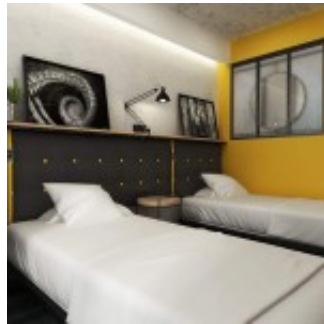

Hotel near Sameba

\$1,200,000

Sameba

Details

Features

- **Bedrooms:** 13
- **Floor:** 5
- **Property Type:** Commercial property
- **Total Square:** 500 m²

Contacts

info@makler.estate