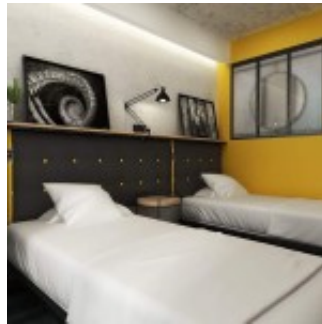

Hotel near Sameba

\$1,200,000

Sameba

Details

Features

- **Bedrooms:** 13
- **Floor:** 5
- **Property Type:** Commercial property
- **Total Square:** 500 m²

Contacts

info@makler.estate