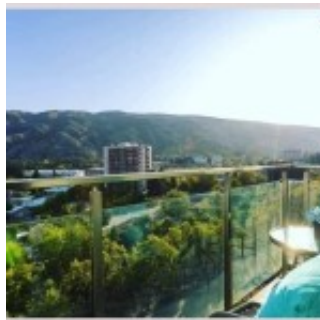

Hotel in Mtskheta, Svetitshoveli

\$1,650,000

Svetitskhoveli

Details

Features

- **Bedrooms:** 10
- **Floor:** 3
- **Property Type:** Commercial property
- **Total Square:** 500 m²

Contacts

info@makler.estate