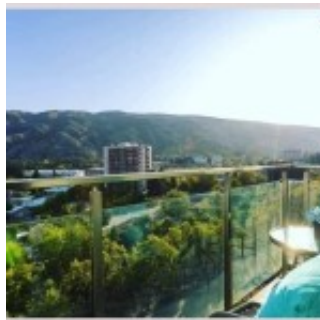

Hotel in Mtskheta, Svetitskhoveli

\$1,650,000

Svetitskhoveli

Details

Features

- **Bedrooms:** 10
- **Floor:** 3
- **Property Type:** Commercial property
- **Total Square:** 500 m²

Contacts

info@makler.estate