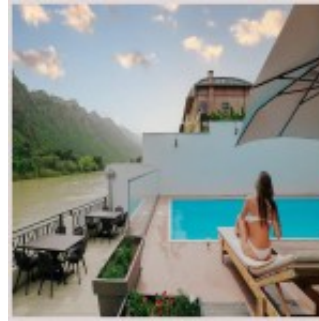

Hotel in Mtskheta, Svetitskhoveli

\$1,650,000

Svetitskhoveli

Details

Features

- **Bedrooms:** 10
- **Floor:** 3
- **Property Type:** Commercial property
- **Total Square:** 500 m²

Contacts

info@makler.estate