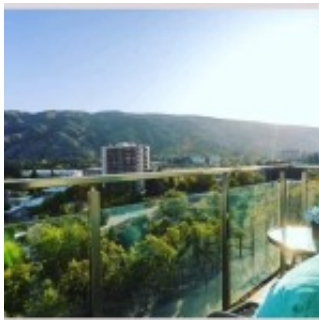

Hotel in Mtskheta, Svetitskhoveli

\$1,650,000

Svetitskhoveli

Details

Features

- **Bedrooms:** 10
- **Floor:** 3
- **Property Type:** Commercial property
- **Total Square:** 500 m²

Contacts

info@makler.estate